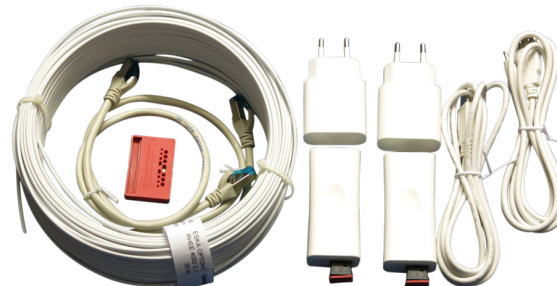

## Optical Gigabit Network Link

Gigabit Ethernet Interface  
5V DC Power via USB or Power Supply

Description	Type	Amount	Price
Optical Media Converter 1 Gbps	OMC 1001 GIG	2	
Optical Cable	RHEE 4002 2,2mm	20, 30, 40 oder 50m Bundle	

Easy Cutting Tool

Easy Connection

OMC1001GIG  
Media Converter

RHEE4002  
POF Cable

POF Unicut

Space saving installation

## POF Gigabit Point to Point Link with OMS 1021 UP

Example: Surface Mount Box Installation

Example: Flush Mount Installation

Cutting Tool

Description	Type	Amount	Price €	Price €	Price €
2-Port Data Outlet 1 Gbps	OMS 1021	2			
POF Cable	RHEE 4002	30m			
Surface Mount Installation					
Surface Mount Box	UAE 6APG	2			
Cover Plate	AP rw	2			
Central Cover Plate	ZstUAE8/8 rw BF	2			
POF Cutting Tool	POF Unicut	1			