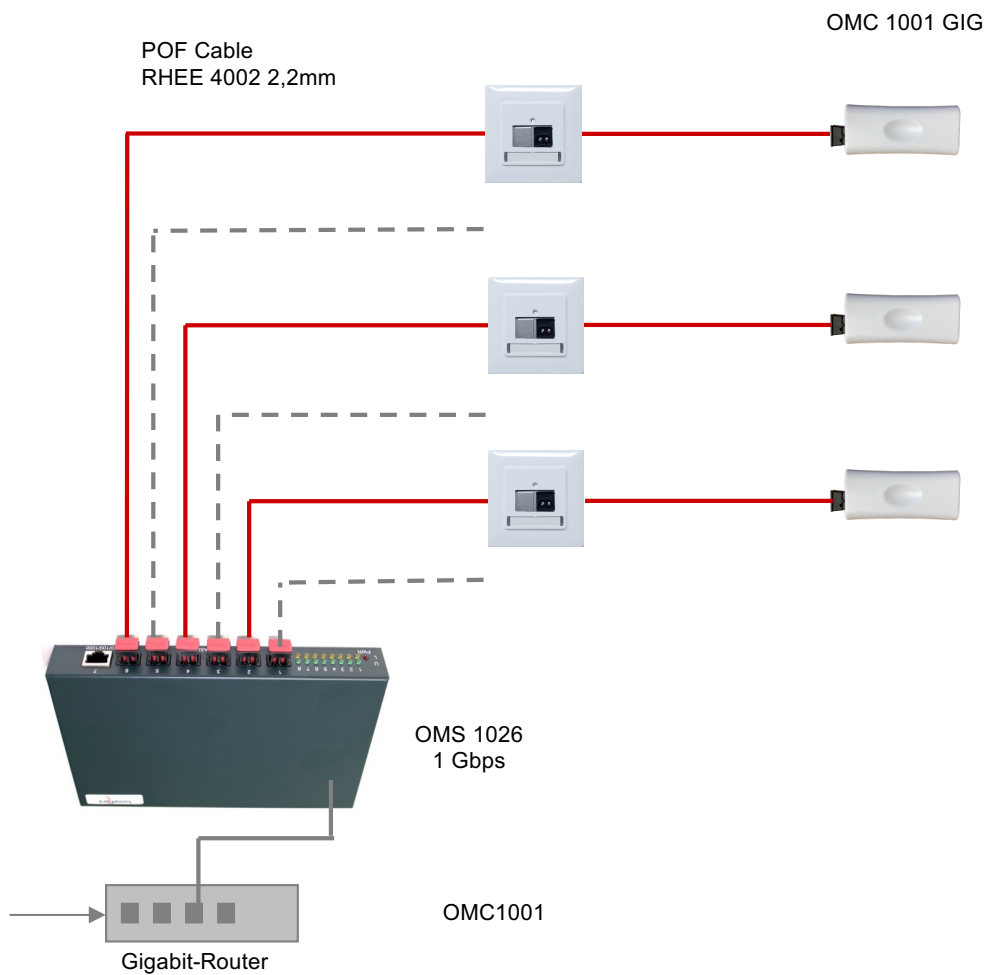

Examples for POF SMI Keystone mounting:

Description	Type	Amount	Price
Optical Media Converter 1 Gbps	OMC1001GIG	1	
POF Wall Outlet Gigabit / 2 RJ45	OMS 1021 GIG	1	
Optical Cable	RHEE 4002 2,2mm		

Description	Type	Amount	Price
Optical Media Converter 1 Gbps	OMC 1001 GIG	2	
Optical Cable	RHEE 4002 2,2mm	up to 50m	

Description	Type	Amount	Price
Optical Media Converter 1 Gbps	OMC1001GIG	6	
Optical Cable	RHEE 4002 2,2mm		

Description	Type	Amount	Price
Optical Media Converter 1 Gbps	OMC 1001 GIG	3	
POF Wall Outlet Gigabit / 2 RJ45	OMS 1021 GIG	3	
Optical Cable	RHEE 4002 2,2mm		

Description	Type	Amount	Price
POF 6-Port Switch Gigabit	OMS 1026 GIG	1	
POF Media Converter 1 Gbps	OMC 1001 GIG	3	
Optical Cable	RHEE 4002 2,2mm		

Description	Type	Amount	Price
POF 6-Port Switch Gigabit	OMS 1026 GIG	1	
POF Media Converter 1 Gbps	OMC 1001 GIG	3	
Optical Cable	RHEE 4002 2,2mm		
Optical Passive Connector Keystone	POF OL-SMI KS	1	
SMI Patch Chord	POF SMI PC 1,5m	1	