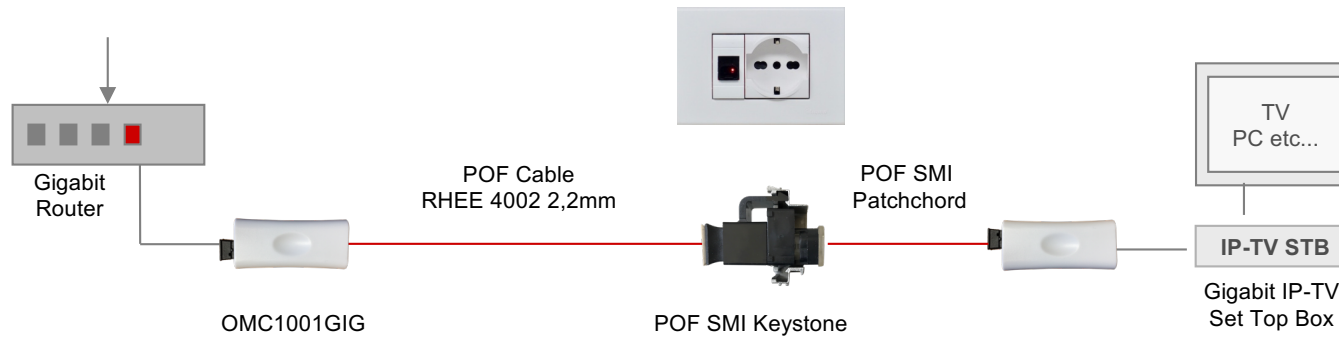

# POF Installation Scenarios

(Draft 2020-02-24)

Description	Type	Amount	Price
Optical Media Converter 1 Gbps	OMC 1001 GIG	2	
Optical Cable	RHEE 4002 2,2mm	up to 50m	

Description	Type	Amount	Price
Optical Media Converter 1 Gbps	OMC 1001 GIG	2	
Optical Cable	RHEE 4002 2,2mm	up to 40m	
Optical Passive Connector Keystone	POF OL-SMI KS	1	
SMI Patch Chord	POF SMI PC 1,5m	1	

Examples for POF SMI Keystone mounting:

Description	Type	Amount	Price
Optical Media Converter 1 Gbps	OMC1001GIG	1	
POF Wall Outlet Gigabit / 2 RJ45	OMS 1021 GIG	1	
Optical Cable	RHEE 4002 2,2mm		

Description	Type	Amount	Price
Optical Media Converter 1 Gbps	OMC 1001 GIG	2	
Optical Cable	RHEE 4002 2,2mm	up to 50m	

Description	Type	Amount	Price
Optical Media Converter 1 Gbps	OMC1001GIG	6	
Optical Cable	RHEE 4002 2,2mm		

Description	Type	Amount	Price
Optical Media Converter 1 Gbps	OMC 1001 GIG	3	
POF Wall Outlet Gigabit / 2 RJ45	OMS 1021 GIG	3	
Optical Cable	RHEE 4002 2,2mm		

## Optical Gigabit Network Link

Gigabit Ethernet Interface  
5V DC Power via USB or Power Supply

Description	Type	Amount	Price
Optical Media Converter 1 Gbps	OMC 1001 GIG	2	
Optical Cable	RHEE 4002 2,2mm	20, 30, 40 oder 50m Bundle	