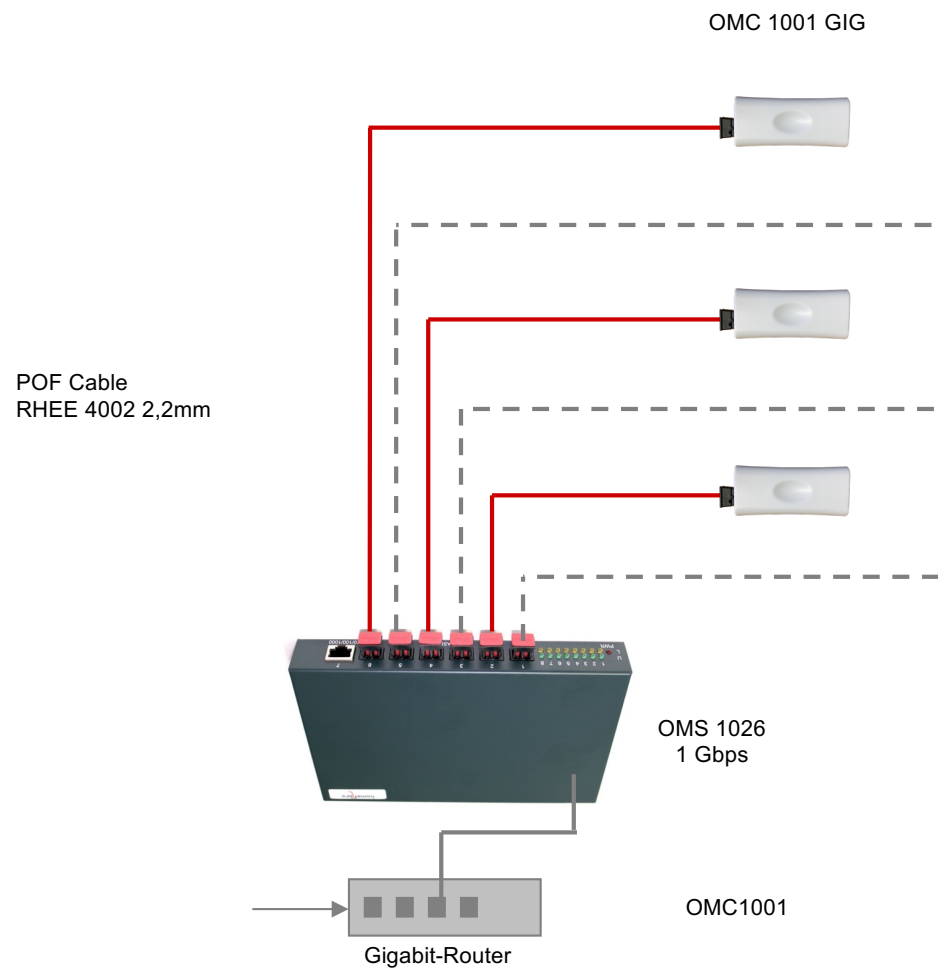

Examples for POF SMI Keystone mounting:

Description	Type	Amount	Price
Optical Media Converter 1 Gbps	OMC1001GIG	1	
POF Wall Outlet Gigabit / 2 RJ45	OMS 1021 GIG	1	
Optical Cable	RHEE 4002 2,2mm		

Description	Type	Amount	Price
Optical Media Converter 1 Gbps	OMC 1001 GIG	2	
Optical Cable	RHEE 4002 2,2mm	up to 50m	

Description	Type	Amount	Price
Optical Media Converter 1 Gbps	OMC1001GIG	6	
Optical Cable	RHEE 4002 2,2mm		

Description	Type	Amount	Price
Optical Media Converter 1 Gbps	OMC 1001 GIG	3	
POF Wall Outlet Gigabit / 2 RJ45	OMS 1021 GIG	3	
Optical Cable	RHEE 4002 2,2mm		