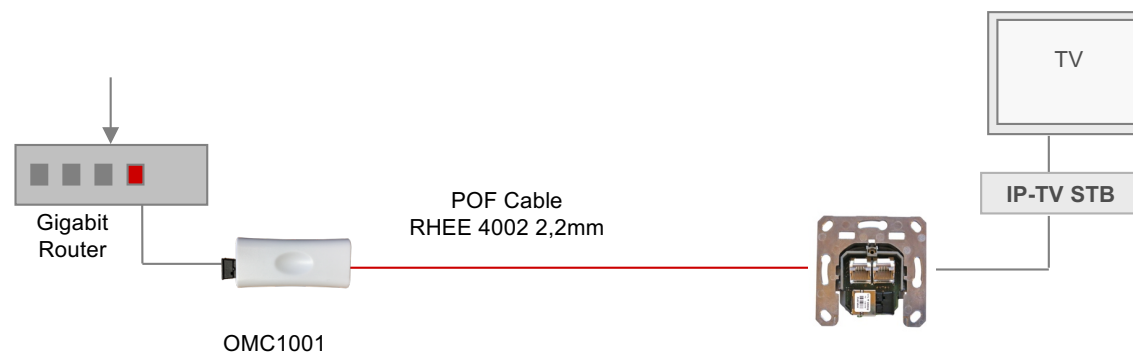

# POF Installation Scenarios

(Draft 2020-02-24)

Description	Type	Amount	Price
Optical Media Converter 1 Gbps	OMC 1001 GIG	2	
Optical Cable	RHEE 4002 2,2mm	up to 50m	

Description	Type	Amount	Price
Optical Media Converter 1 Gbps	OMC 1001 GIG	2	
Optical Cable	RHEE 4002 2,2mm	up to 40m	
Optical Passive Connector Keystone	POF OL-SMI KS	1	
SMI Patch Chord	POF SMI PC 1,5m	1	

Examples for POF SMI Keystone mounting:

Description	Type	Amount	Price
Optical Media Converter 1 Gbps	OMC1001GIG	1	
POF Wall Outlet Gigabit / 2 RJ45	OMS 1021 GIG	1	
Optical Cable	RHEE 4002 2,2mm		

Description	Type	Amount	Price
Optical Media Converter 1 Gbps	OMC 1001 GIG	2	
Optical Cable	RHEE 4002 2,2mm	up to 50m	

## Optical Gigabit Network Link

Gigabit Ethernet Interface  
5V DC Power via USB or Power Supply

Description	Type	Amount	Price
Optical Media Converter 1 Gbps	OMC 1001 GIG	2	
Optical Cable	RHEE 4002 2,2mm	20, 30, 40 oder 50m Bundle	

## POF Gigabit Point to Point Link with OMS 1021 UP

Example: Surface Mount Box Installation

Example: Flush Mount Installation

Cutting Tool

Description	Type	Amount	Price €	Price €	Price €
2-Port Data Outlet 1 Gbps	OMS 1021	2			
POF Cable	RHEE 4002	30m			
Surface Mount Installation					
Surface Mount Box	UAE 6APG	2			
Cover Plate	AP rw	2			
Central Cover Plate	ZstUAE8/8 rw BF	2			
POF Cutting Tool	POF Unicut	1			