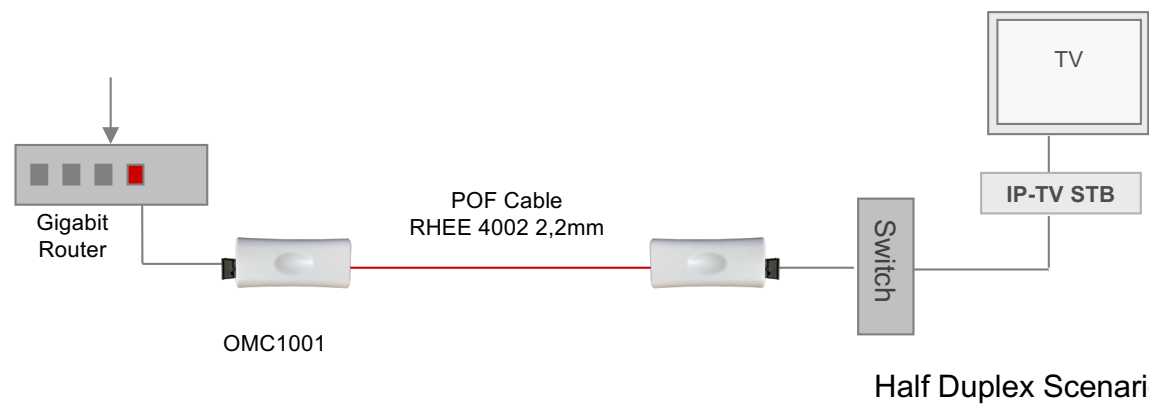

## POF Gigabit Point to Point Link with OMS 1021 UP

Example: Surface Mount Box Installation

Example: Flush Mount Installation

Cutting Tool

Description	Type	Amount	Price €	Price €	Price €
2-Port Data Outlet 1 Gbps	OMS 1021	2			
POF Cable	RHEE 4002	30m			
Surface Mount Installation					
Surface Mount Box	UAE 6APG	2			
Cover Plate	AP rw	2			
Central Cover Plate	ZstUAE8/8 rw BF	2			
POF Cutting Tool	POF Unicut	1			

Prices are Enduser incl. 20% VAT

OMS 1021 UP

RHEE4002 POF Cable

POF Unicut

UAE 6APG rw

AP rw

Zst UAE 8/8 rw BF

Description	Type	Amount	Price
Optical Media Converter 1 Gbps	OMC 1001 GIG	2	
Optical Cable	RHEE 4002 2,2mm	up to 50m	