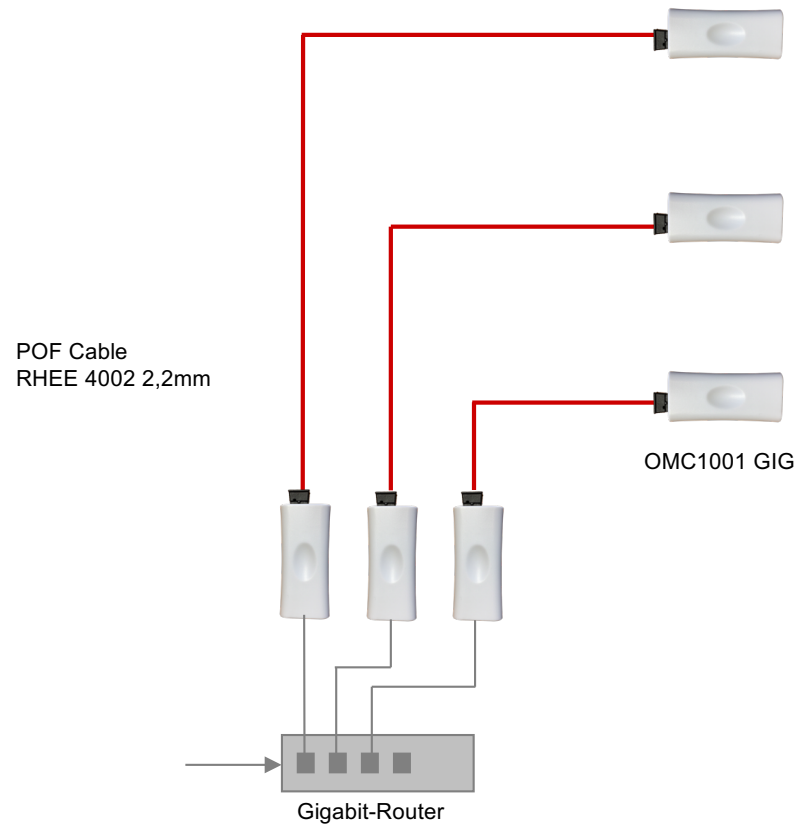

Examples for POF SMI Keystone mounting:

Description	Type	Amount	Price
Optical Media Converter 1 Gbps	OMC1001GIG	1	
POF Wall Outlet Gigabit / 2 RJ45	OMS 1021 GIG	1	
Optical Cable	RHEE 4002 2,2mm		

Description	Type	Amount	Price
Optical Media Converter 1 Gbps	OMC 1001 GIG	2	
Optical Cable	RHEE 4002 2,2mm	up to 50m	

Description	Type	Amount	Price
Optical Media Converter 1 Gbps	OMC1001GIG	6	
Optical Cable	RHEE 4002 2,2mm		

Description	Type	Amount	Price
Optical Media Converter 1 Gbps	OMC 1001 GIG	3	
POF Wall Outlet Gigabit / 2 RJ45	OMS 1021 GIG	3	
Optical Cable	RHEE 4002 2,2mm		