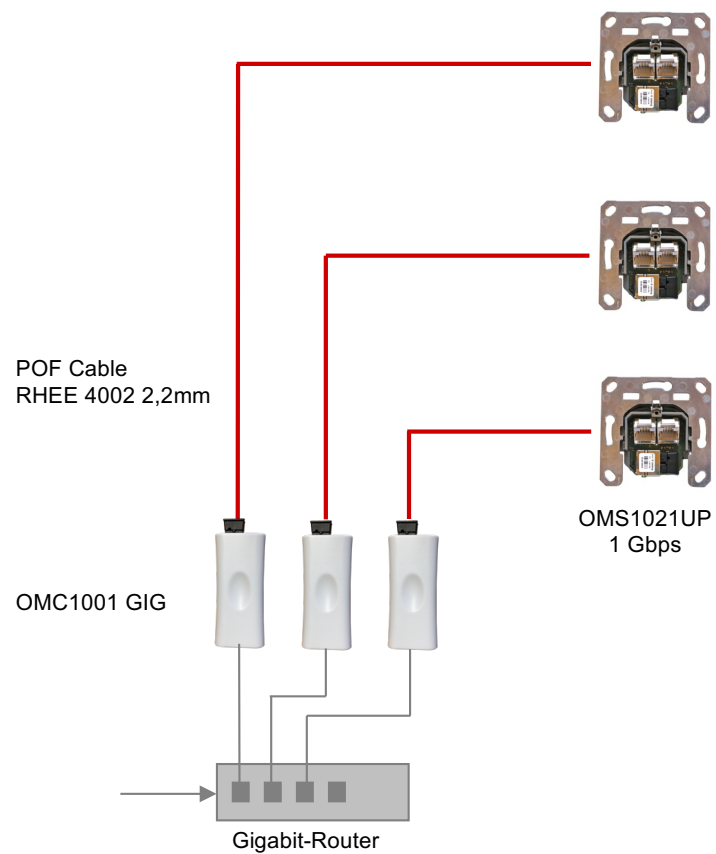

Examples for POF SMI Keystone mounting:

Description	Type	Amount	Price
Optical Media Converter 1 Gbps	OMC1001GIG	1	
POF Wall Outlet Gigabit / 2 RJ45	OMS 1021 GIG	1	
Optical Cable	RHEE 4002 2,2mm		

Description	Type	Amount	Price
Optical Media Converter 1 Gbps	OMC 1001 GIG	2	
Optical Cable	RHEE 4002 2,2mm	up to 50m	

Description	Type	Amount	Price
Optical Media Converter 1 Gbps	OMC1001GIG	6	
Optical Cable	RHEE 4002 2,2mm		

Description	Type	Amount	Price
Optical Media Converter 1 Gbps	OMC 1001 GIG	3	
POF Wall Outlet Gigabit / 2 RJ45	OMS 1021 GIG	3	
Optical Cable	RHEE 4002 2,2mm		

## Optical Gigabit Network Link

Gigabit Ethernet Interface  
5V DC Power via USB or Power Supply

Description	Type	Amount	Price
Optical Media Converter 1 Gbps	OMC 1001 GIG	2	
Optical Cable	RHEE 4002 2,2mm	20, 30, 40 oder 50m Bundle	