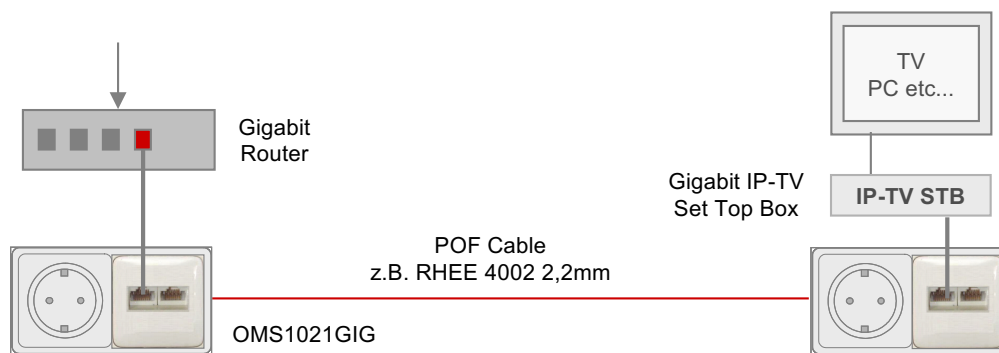

# POF Installation Scenarios

(Draft 2020-02-24)

Description	Type	Amount	Price
Optical Media Converter 1 Gbps	OMC 1001 GIG	2	
Optical Cable	RHEE 4002 2,2mm	up to 50m	

Description	Type	Amount	Price
Optical Media Converter 1 Gbps	OMC 1001 GIG	2	
Optical Cable	RHEE 4002 2,2mm	up to 40m	
Optical Passive Connector Keystone	POF OL-SMI KS	1	
SMI Patch Chord	POF SMI PC 1,5m	1	

Examples for POF SMI Keystone mounting:

Description	Type	Amount	Price
Optical Media Converter 1 Gbps	OMC1001GIG	1	
POF Wall Outlet Gigabit / 2 RJ45	OMS 1021 GIG	1	
Optical Cable	RHEE 4002 2,2mm		

Description	Type	Amount	Price
Optical Media Converter 1 Gbps	OMC 1001 GIG	2	
Optical Cable	RHEE 4002 2,2mm	up to 50m	