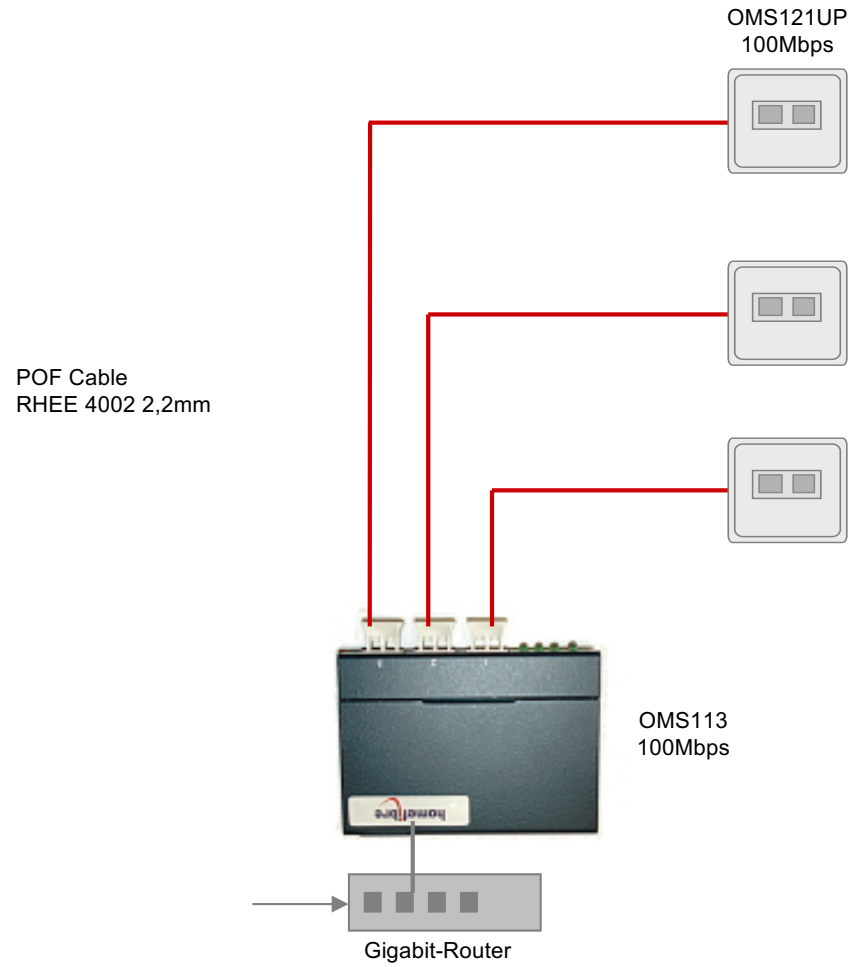

Description	Type	Amount	Price
POF 6-Port Switch Gigabit	OMS 1026 GIG	1	
POF Media Converter 1 Gbps	OMC 1001 GIG	3	
Optical Cable	RHEE 4002 2,2mm		

Description	Type	Amount	Price
POF 6-Port Switch Gigabit	OMS 1026 GIG	1	
POF Media Converter 1 Gbps	OMC 1001 GIG	3	
Optical Cable	RHEE 4002 2,2mm		
Optical Passive Connector Keystone	POF OL-SMI KS	1	
SMI Patch Chord	POF SMI PC 1,5m	1	

Installation example  
A1 Vienna / Flair

Description	Type	Amount	Price
POF 6-Port Switch Gigabit	OMS 1026 GIG	1	
POF Wall Outlet Gigabit / 2 RJ45	OMS 1021 GIG	3	
Optical Cable	RHEE 4002 2,2mm		

Description	Type	Amount	Price
POF 3-Port Switch 100Mbps	OMS 113	1	
POF Wall Outlet 100Mbps / 2 RJ45	OMS 121 UP	3	
Optical Cable	RHEE 4002 2,2mm		