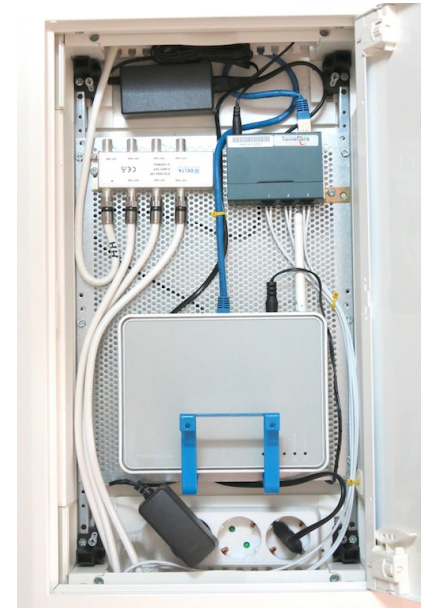

Installation example  
A1 Vienna / Flair

Description	Type	Amount	Price
POF 6-Port Switch Gigabit	OMS 1026 GIG	1	
POF Wall Outlet Gigabit / 2 RJ45	OMS 1021 GIG	3	
Optical Cable	RHEE 4002 2,2mm		

Description	Type	Amount	Price
POF 3-Port Switch 100Mbps	OMS 113	1	
POF Wall Outlet 100Mbps / 2 RJ45	OMS 121 UP	3	
Optical Cable	RHEE 4002 2,2mm		