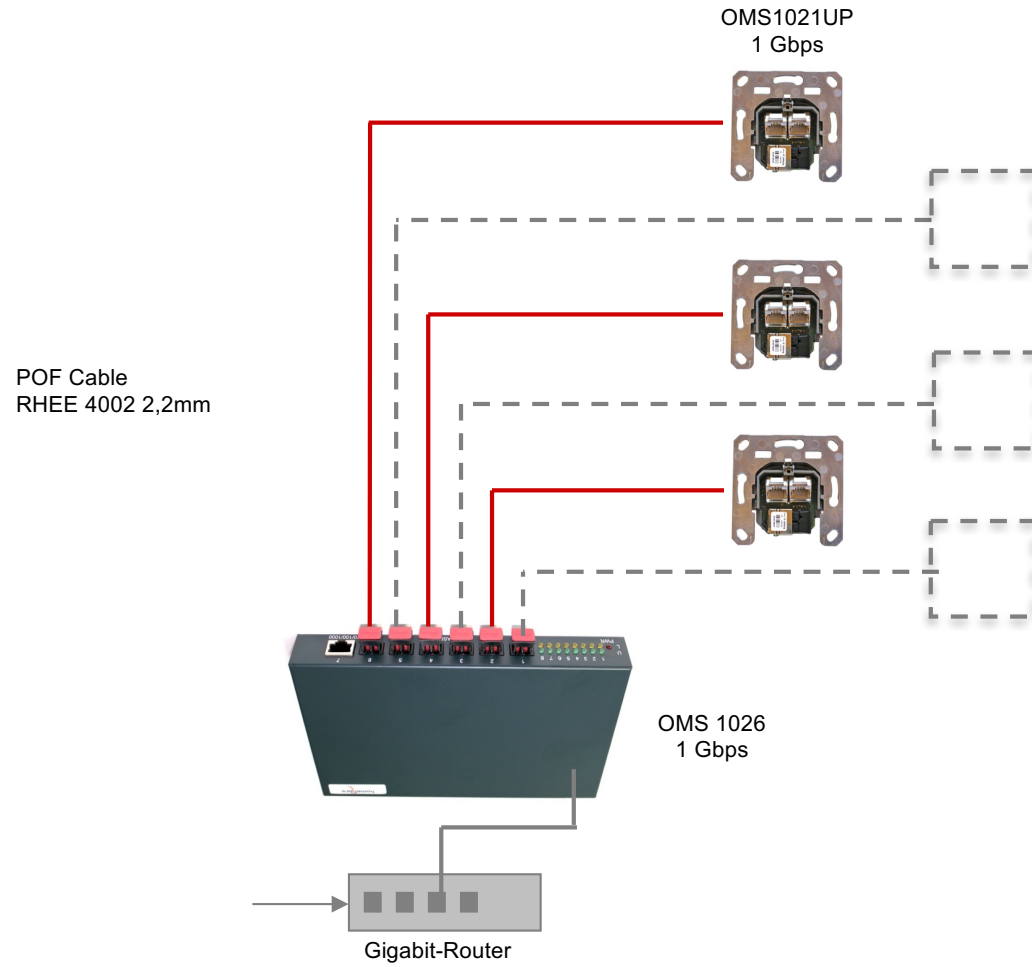

Examples for POF SMI Keystone mounting:

Description	Type	Amount	Price
Optical Media Converter 1 Gbps	OMC1001GIG	1	
POF Wall Outlet Gigabit / 2 RJ45	OMS 1021 GIG	1	
Optical Cable	RHEE 4002 2,2mm		

Description	Type	Amount	Price
Optical Media Converter 1 Gbps	OMC 1001 GIG	2	
Optical Cable	RHEE 4002 2,2mm	up to 50m	

Description	Type	Amount	Price
Optical Media Converter 1 Gbps	OMC1001GIG	6	
Optical Cable	RHEE 4002 2,2mm		

Description	Type	Amount	Price
Optical Media Converter 1 Gbps	OMC 1001 GIG	3	
POF Wall Outlet Gigabit / 2 RJ45	OMS 1021 GIG	3	
Optical Cable	RHEE 4002 2,2mm		

Description	Type	Amount	Price
POF 6-Port Switch Gigabit	OMS 1026 GIG	1	
POF Media Converter 1 Gbps	OMC 1001 GIG	3	
Optical Cable	RHEE 4002 2,2mm		

Description	Type	Amount	Price
POF 6-Port Switch Gigabit	OMS 1026 GIG	1	
POF Media Converter 1 Gbps	OMC 1001 GIG	3	
Optical Cable	RHEE 4002 2,2mm		
Optical Passive Connector Keystone	POF OL-SMI KS	1	
SMI Patch Chord	POF SMI PC 1,5m	1	

Installation example  
A1 Vienna / Flair

Description	Type	Amount	Price
POF 6-Port Switch Gigabit	OMS 1026 GIG	1	
POF Wall Outlet Gigabit / 2 RJ45	OMS 1021 GIG	3	
Optical Cable	RHEE 4002 2,2mm		

Description	Type	Amount	Price
POF 3-Port Switch 100Mbps	OMS 113	1	
POF Wall Outlet 100Mbps / 2 RJ45	OMS 121 UP	3	
Optical Cable	RHEE 4002 2,2mm		