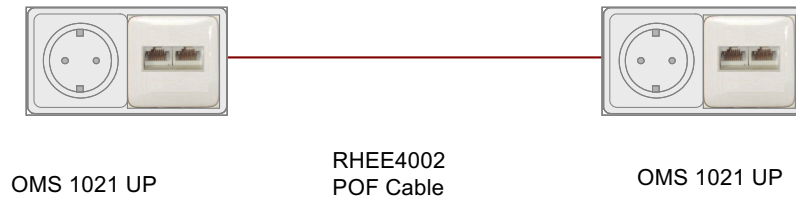

Application Sheet

POF Gigabit Point to Point Link with OMS 1021 UP

Example: Surface Mount Box Installation