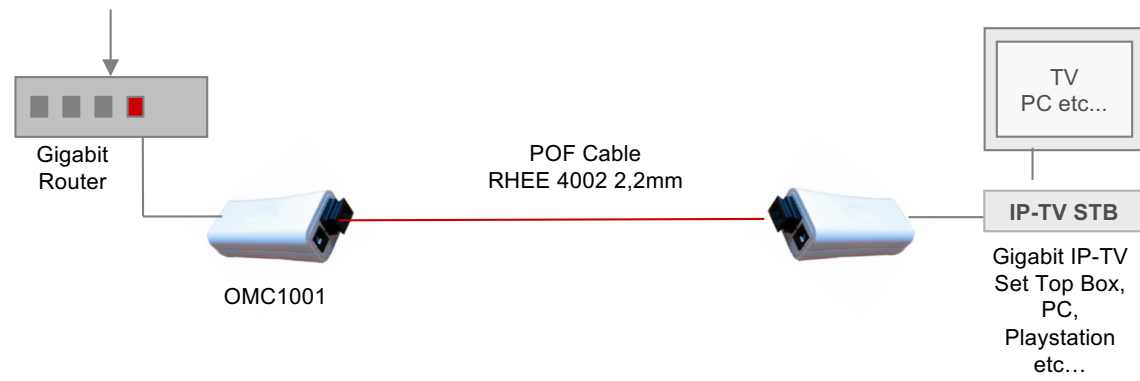

Installation example  
A1 Vienna / Flair

Description	Type	Amount	Price
POF 6-Port Switch Gigabit	OMS 1026 GIG	1	
POF Wall Outlet Gigabit / 2 RJ45	OMS 1021 GIG	3	
Optical Cable	RHEE 4002 2,2mm		

Description	Type	Amount	Price
POF 3-Port Switch 100Mbps	OMS 113	1	
POF Wall Outlet 100Mbps / 2 RJ45	OMS 121 UP	3	
Optical Cable	RHEE 4002 2,2mm		

## Optical Gigabit Network Link

Gigabit Ethernet Interface  
5V DC Power via USB or Power Supply

Description	Type	Amount	Price
Optical Media Converter 1 Gbps	OMC 1001 GIG	2	
Optical Cable	RHEE 4002 2,2mm	20, 30, 40 oder 50m Bundle	