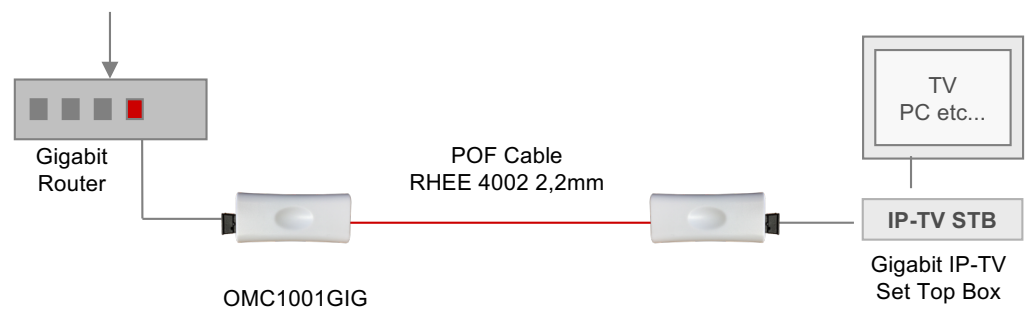

# POF Installation Scenarios

(Draft 2020-02-24)

Description	Type	Amount	Price
Optical Media Converter 1 Gbps	OMC 1001 GIG	2	
Optical Cable	RHEE 4002 2,2mm	up to 50m	

Description	Type	Amount	Price
Optical Media Converter 1 Gbps	OMC 1001 GIG	2	
Optical Cable	RHEE 4002 2,2mm	up to 40m	
Optical Passive Connector Keystone	POF OL-SMI KS	1	
SMI Patch Chord	POF SMI PC 1,5m	1	

Examples for POF SMI Keystone mounting:

Description	Type	Amount	Price
Optical Media Converter 1 Gbps	OMC1001GIG	1	
POF Wall Outlet Gigabit / 2 RJ45	OMS 1021 GIG	1	
Optical Cable	RHEE 4002 2,2mm		

Description	Type	Amount	Price
Optical Media Converter 1 Gbps	OMC 1001 GIG	2	
Optical Cable	RHEE 4002 2,2mm	up to 50m	

Description	Type	Amount	Price
Optical Media Converter 1 Gbps	OMC1001GIG	6	
Optical Cable	RHEE 4002 2,2mm		

Description	Type	Amount	Price
Optical Media Converter 1 Gbps	OMC 1001 GIG	3	
POF Wall Outlet Gigabit / 2 RJ45	OMS 1021 GIG	3	
Optical Cable	RHEE 4002 2,2mm		

## Optical Gigabit Network Link

Gigabit Ethernet Interface  
5V DC Power via USB or Power Supply

Description	Type	Amount	Price
Optical Media Converter 1 Gbps	OMC 1001 GIG	2	
Optical Cable	RHEE 4002 2,2mm	20, 30, 40 oder 50m Bundle	